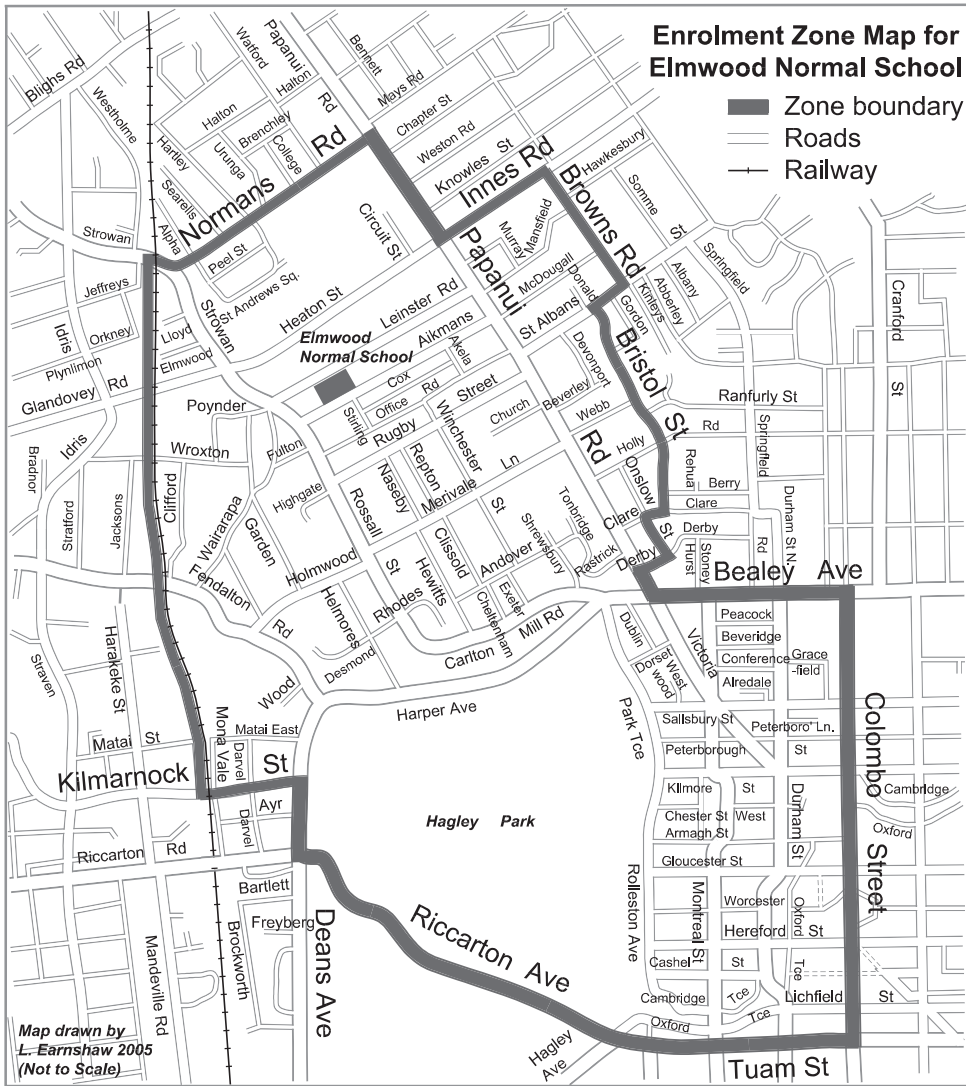

Enrolment Zone Map for Elmwood Normal School

- █ Zone boundary
- Roads
- +— Railway

Map drawn by L. Earnshaw 2005 (Not to Scale)

Streets in zone

- | | | | | |
|--------------------------|-----------------------|--------------------------|----------------------------|-------------------------|
| Aikmans Road | Clare Road (part) | Glandovey Road (part) | Merivale Lane | Rolleston Avenue |
| Airedale Place | Clifford Avenue | Gloucester Street (part) | Mona Vale Avenue (part) | Rossall Street |
| Akela Street | Clissold Street | Gracefield Avenue | Montreal Street (part) | Rugby Street |
| Andover Street | Colombo Street (part) | Harper Avenue | Murray Place | Salisbury Street (part) |
| Armagh Street (part) | Conference Street | Heaton Street | Naseby Street | Shrewsbury Street |
| Bealey Avenue (part) | Cox Street | Helmore Lane | Normans Road | St Albans Street (part) |
| Beveridge Street | Darvel Street (part) | Hereford Street (part) | Office Road | St Andrews Square |
| Beverley Street | Deans Avenue (part) | Hewitts Road | Onslow Street | Stirling Street |
| Bristol Street | Desmond Street | Highgate Avenue | Oxford Terrace (part) | Strowan Road |
| Browns Road | Devonport Lane | Holly Road (part) | Papanui Road | Tonbridge Street |
| Cambridge Terrace (part) | Donald Place | Holmwood Road | Park Terrace | Tuam Street (part) |
| Carlton Mill Road | Dorset Street | Innes Road (part) | Peacock Street | Victoria Street |
| Cashel Street (part) | Dublin Street | Kilmarnock Street (part) | Peel Street | Wairarapa Terrace |
| Cheltenham Street | Durham Street (part) | Kilmore Street (part) | Peterborough Lane | Webb Street |
| Chester Street West | Elmwood Road | Leinster Road | Peterborough Street (part) | Westwood Terrace |
| Church Lane | Exeter Street | Lichfield Street (part) | Poynder Avenue | Winchester Street |
| Circuit Street | Fendalton Road (part) | Lloyd Street | Rastrick Street | Wood Lane |
| Clare Road (part) | Fulton Avenue | McDougall Avenue | Repton Street | Worcester Street (part) |
| | Garden Road | Mansfield Avenue | Rhodes Street | Wroxton Terrace |
| | | Matai Street East | Riccarton Ave (part) | |